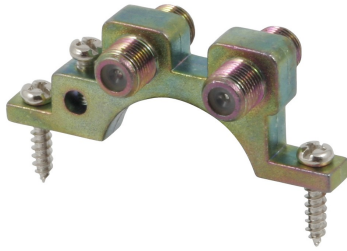

Order number: 273285

Open text field 1:

- For connection of cable shields to the potential equalisation. The components are not dimensioned to withstand lightning current and may therefore only be used for potential equalisation
- Screening factor: > 90 dB
- Remote feeding max.: 65 V/2 A

**A**
■ CLASS

Hersteller: Kathrein

EMU 22**Product information "EMU 22"**

F-type earthing block 2-way - 2 x F bushing socket with earth terminal - Screening class A - Remotely feedable: 65V/2A