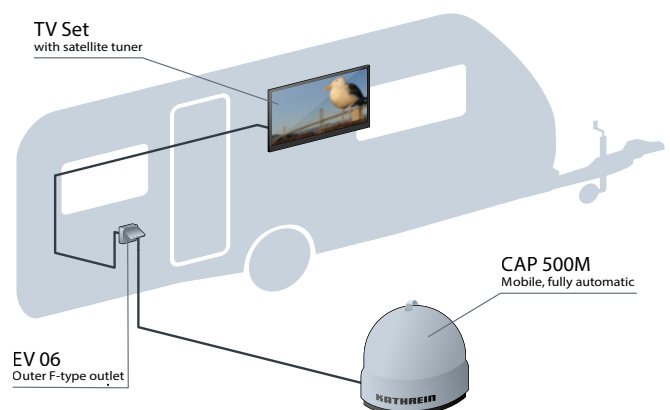

Mobile and Fully Automatic Camping Satellite Antenna

CAP 500M – the Portable

NO
ADDITIONAL
CONTROL UNIT
REQUIRED

KATHREIN
Digital Systems GmbH

> The Portable CAP 500M

- All-in-one package for fully automatic satellite reception
- Light and portable: mobile and flexible to use
- Quick installation and TV reception typically within 90 seconds
- No additional control unit required
- Software update via Bluetooth
- Power supply directly via any TV set or any receiver with an integrated satellite tuner
- No energy consumption in the stand-by mode
- Anti-theft protection

Scope of supply:

- Fully automatic satellite antenna
- 10 m coaxial cable
- Instruction manual/application note

Technical Data

Type	CAP 500M CAP 500M plus
Order No.	203500003 203500004
Output	1
Input frequency range [GHz]	10.7–12.75
Output frequency range [MHz]	950–2150
Oscillator frequency [GHz]	9.75/10.6
Supply voltage [V]	13–18
Antenna gain [dBi]	31
Min. EIRP [dBW]	51
Power consumption [mA]	max. 300
Power consumption [W]	max. 5.4
Power consumption in standby [W]	0
Adjustment range Elevation/ Azimuth [°]	15–90/360
Search speed [Sek.]	typ. 90
Packing unit/weight [pc./kg]	1/4.5
Dimensions (incl. handle) width × height [mm]	450 × 440

CAP 500M operated directly via a TV-Gerät

> The Portable + Streaming CAP 500M plus

- Live streaming of TV and radio channels to a mobile device via the free CAPcontrol App
- All-in-one package for fully automatic satellite reception
- Light and portable: mobile and flexible to use
- Quick installation and TV reception typically within 90 seconds
- No additional control unit required
- Software update via Bluetooth
- Power supply directly via the CAP converter
- No energy consumption in the stand-by mode
- Anti-theft protection

WLAN/USB adapter

CAP converter

Scope of supply:

- Fully automatic satellite antenna
- 10 m coaxial cable
- Instruction manual/application note
- Kathrein WLAN/USB adapter
- CAP converter

CAP 500M plus with Live TV Streaming