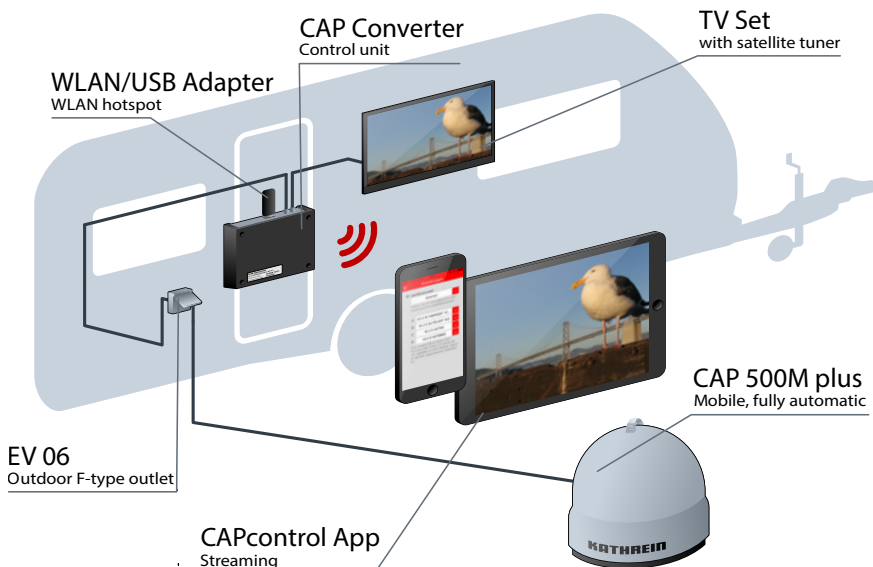

Mobile and Fully Automatic Camping Satellite Antenna

CAP 500M – the Portable

NO
ADDITIONAL
CONTROL UNIT
REQUIRED

KATHREIN
Digital Systems GmbH

> The Portable CAP 500M

- All-in-one package for fully automatic satellite reception
- Light and portable: mobile and flexible to use
- Quick installation and TV reception typically within 90 seconds
- No additional control unit required
- Software update via Bluetooth
- Power supply directly via any TV set or any receiver with an integrated satellite tuner
- No energy consumption in the stand-by mode
- Anti-theft protection

CAP 500M operated directly via a TV-Gerät

> The Portable + Streaming CAP 500M plus

- Live streaming of TV and radio channels to a mobile device via the free CAPcontrol App
- All-in-one package for fully automatic satellite reception
- Light and portable: mobile and flexible to use
- Quick installation and TV reception typically within 90 seconds
- No additional control unit required
- Software update via Bluetooth
- Power supply directly via the CAP converter
- No energy consumption in the stand-by mode
- Anti-theft protection

WLAN/USB adapter

CAP converter

Scope of supply:

- Fully automatic satellite antenna
- 10 m coaxial cable
- Instruction manual/application note
- Kathrein WLAN/USB adapter
- CAP converter

CAP 500M plus with Live TV Streaming